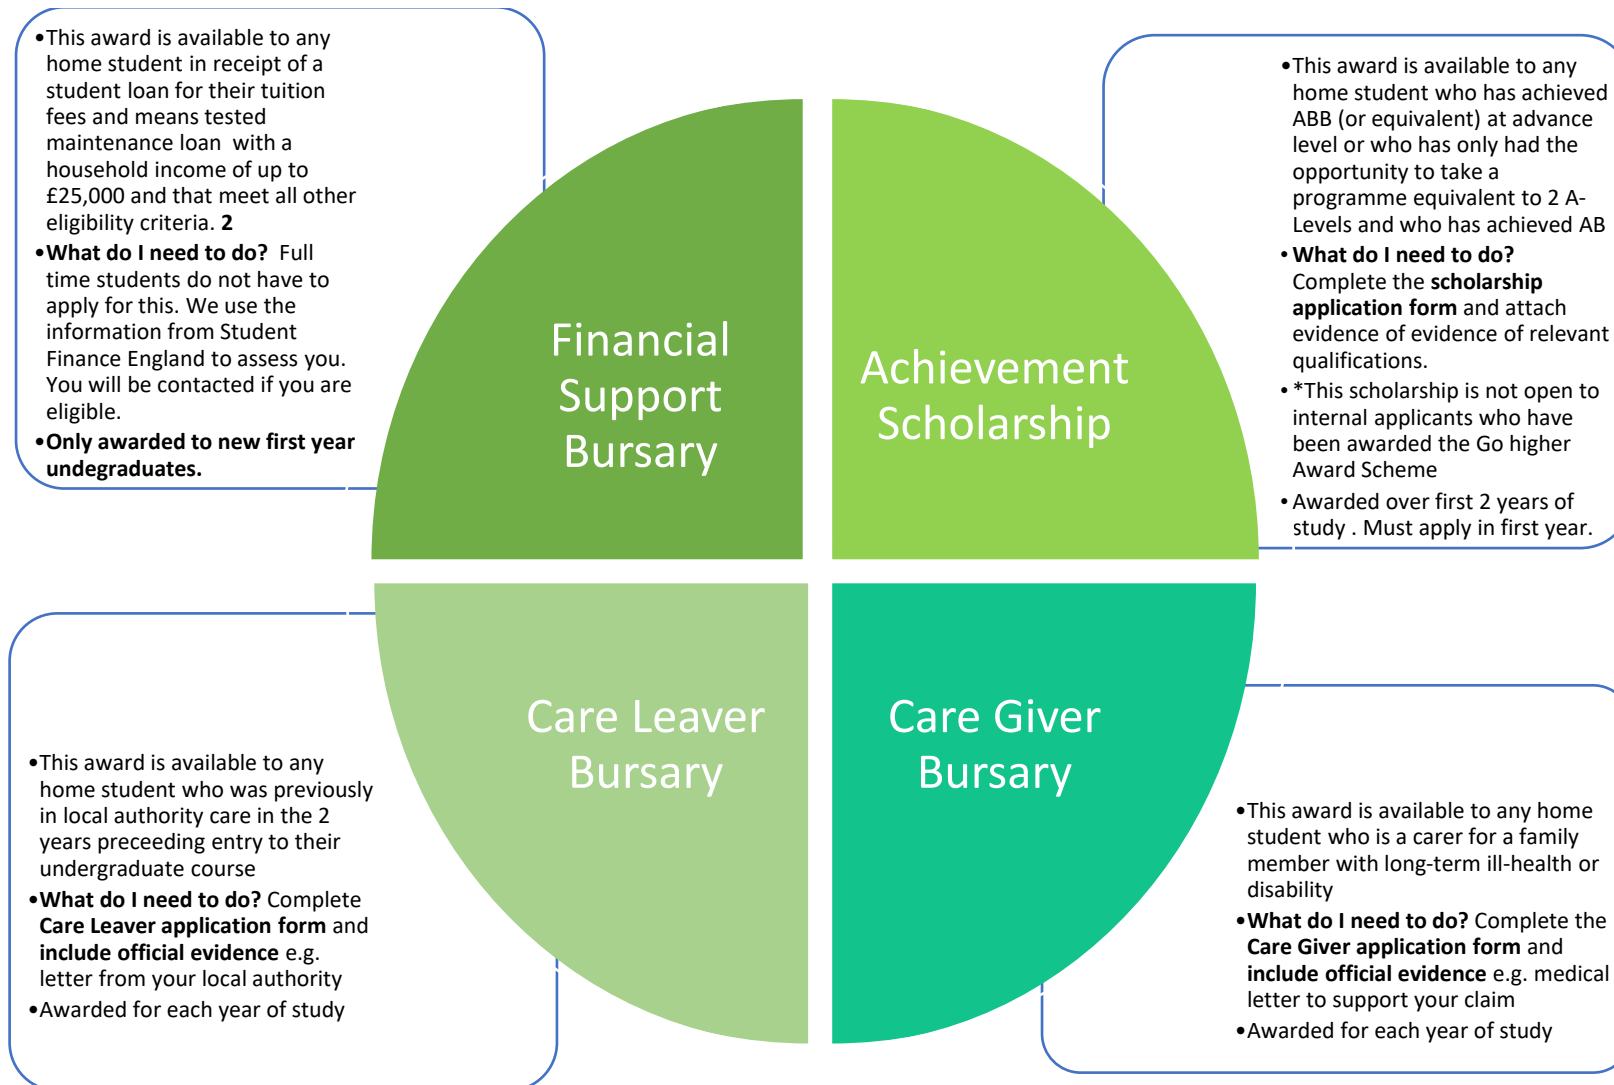

University Centre at Wakefield College – Bursaries and Scholarships 2021/22

Please note you are only entitled to one bursary¹

1. **Financial Support Bursary** is only paid to new students starting their level 4 studies. Again, you do not need to apply for this and will be contacted if you are eligible.
2. Wakefield College students progressing from level 3 programme directly onto our undergraduate courses in the same year, may also be entitled to the additional **Go Higher Reward Scheme**. You do not need to apply for this and will be contacted if you meet the eligibility criteria.
3. Some programmes of study are not eligible for any of the awards i.e. Engineering (part time) and Construction
4. All awards are made at the discretion of Director of Higher Education and can be withdrawn if any of the relevant requirements are not adhered to e.g. attendance

Application forms for the other awards can be requested at: hebursaryfund@wakefield.ac.uk